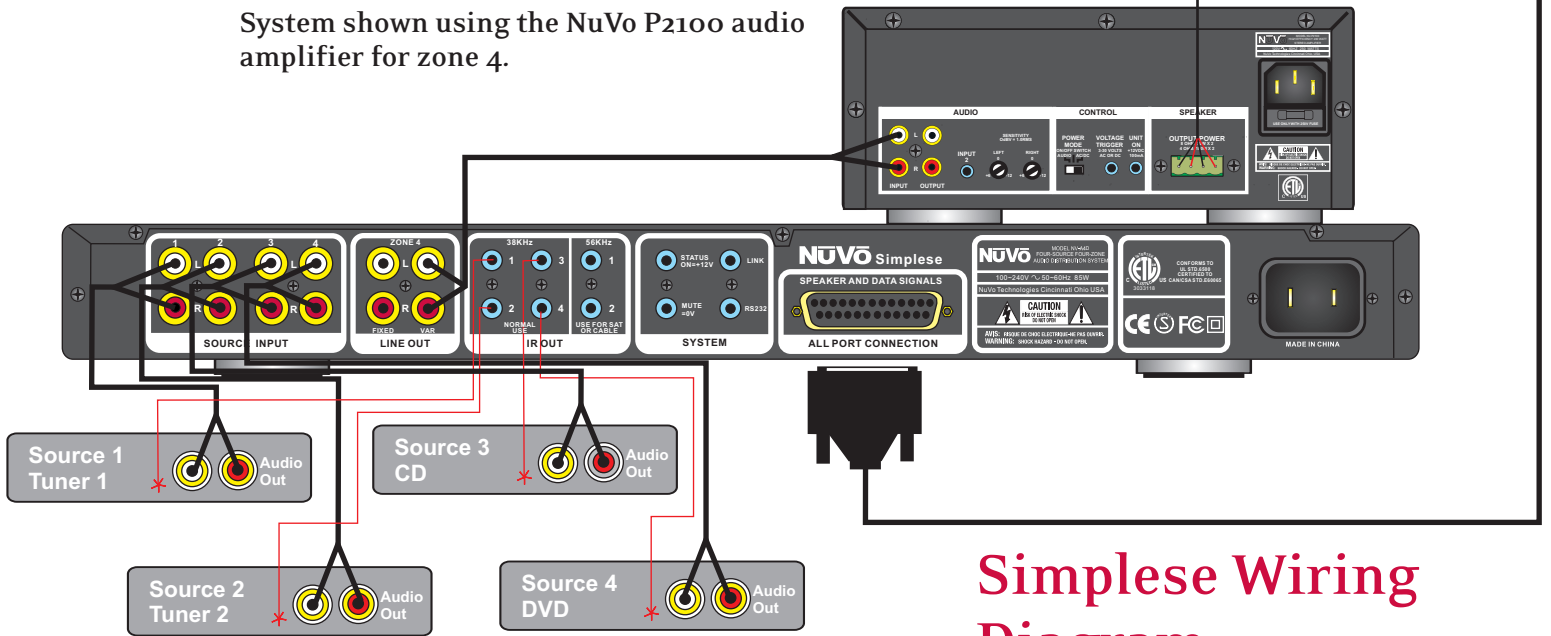

System shown using the NuVo P2100 audio amplifier for zone 4.

Simplese Wiring Diagram